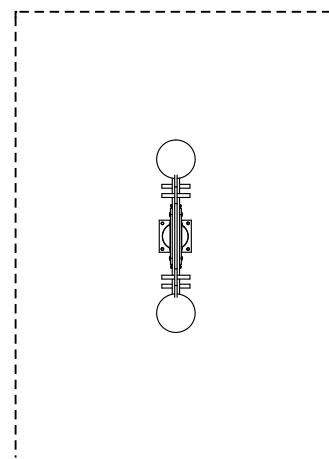

350

Make a proper security surface according to CFH. Periodic maintenance is mandatory, following manual supplied to customer.