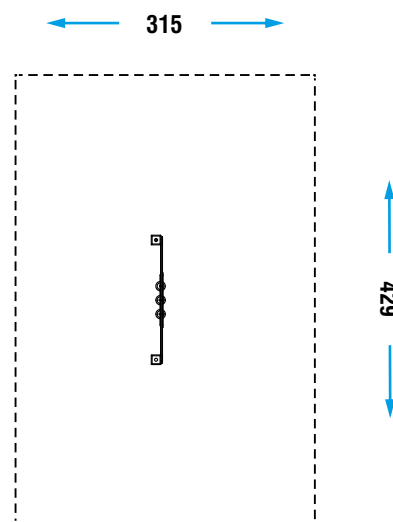

SECURITY AREA

Make a proper security surface according to CFH. Periodic maintenance is mandatory, following manual supplied to customer.